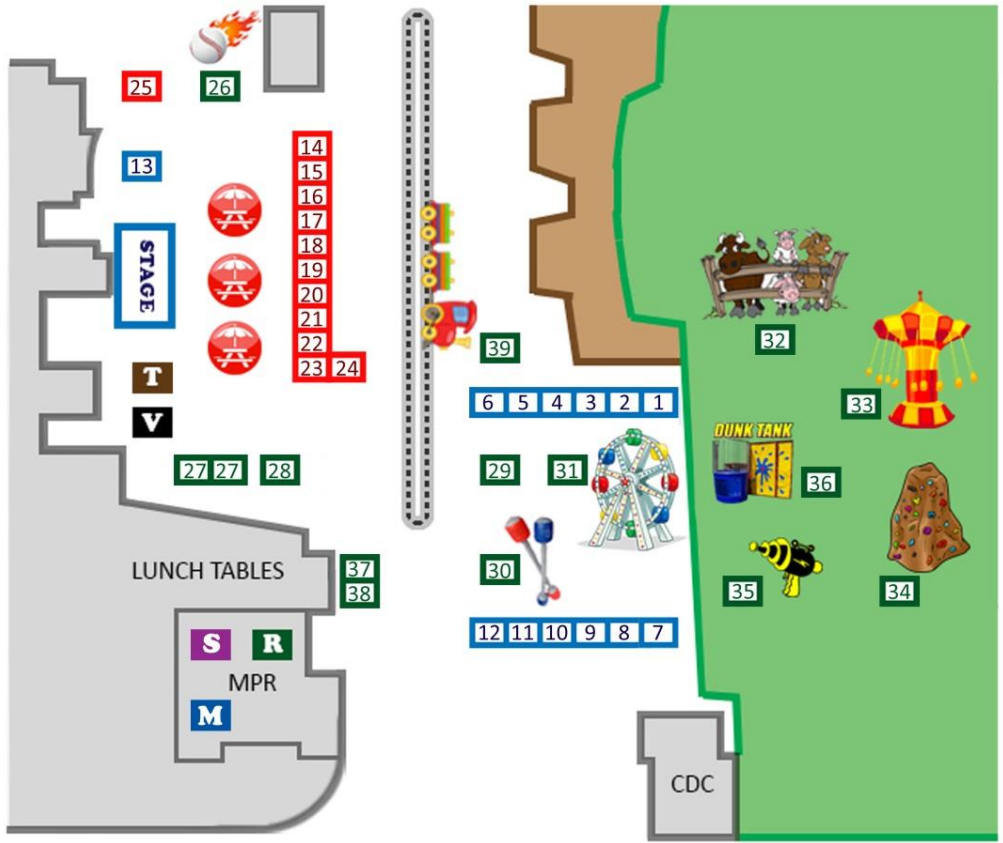

Games

1. TK/K: Lollipop Game (1)
2. 1st Grd: Can Can (1)
3. 2nd Grd: Bowling (1)
4. 3rd Grd: Amaze O (1)
5. 4th Grd: 7/11 (1)
6. 5th Grd: Ski Ball (1)
7. 6th Grd: Tip The Clown (1)
8. 7th Grd: Gold Game (1)
9. 8th Grd: Wheel of Fortune (1)
10. PV Cub Scout: Tic tac Toe (1)
11. CDC Face Painting /
  Tatto Art (2)
12. Crazy Hair & Henna (2)
13. Prize Booth

Food

14. Popcupz
15. PTA Mexican Foods
16. Rocky Mountain
  Chocolate Factory
17. PTA Asian Foods
18. PTA Indian Foods
19. PTA American Foods
20. PTA American Foods
21. PTA Japanese Booth
22. PTA Japanese Booth
23. PTA Japanese Booth
24. PTA Japanese Booth
25. You Had Me At Cool

Activities

26. Inflatable Baseball Pitch (2)
27. Bubble Rollers (5)
28. Jail (2)
29. Quad Jumper (3)
30. Joust (3)
31. Ferris Wheel (3)
32. Petting Zoo (3)
33. Giant Swing (3)
34. Rock Climbing Wall (3)
35. Task Force Laser Tag (4)
36. Dunk Tank (2)
37. Balloon Artist, 4-8pm (3)
38. Caricaturist, 4-7pm (5)
39. Trackless Race Car Train,
  4-6pm (2)

(*) Number of Tickets required Food: 1-10 Tickets

V. Volunteer Check-in **T.** Ticket Sales **R.** Teacher Raffle
S. Silent Auction **M.** Magic Show - 6pm (1)