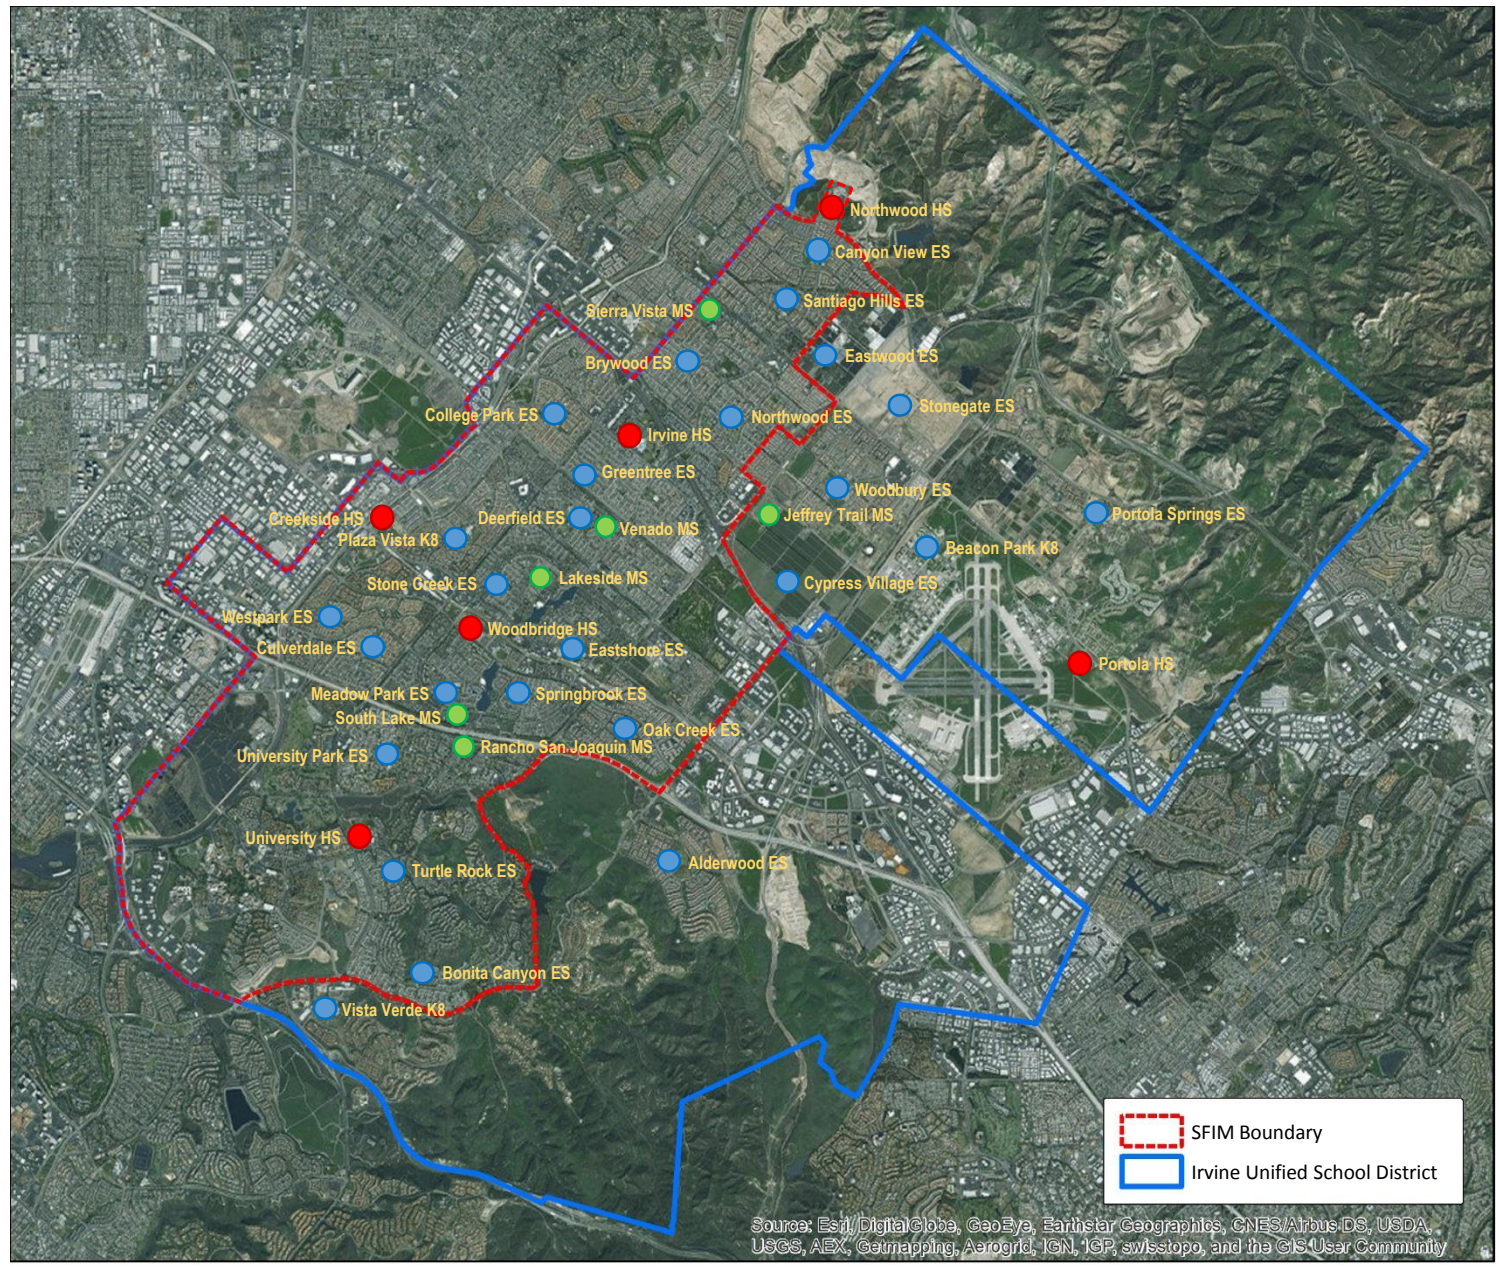

Irvine Unified School District

Proposed School Facilities Improvement Measure Boundary

2016 SFIM Schools

- Bonita Canyon ES
- Brywood ES
- Canyon View ES
- College Park ES
- Culverdale ES
- Deerfield ES
- Eastshore ES
- Greentree ES
- Meadow Park ES
- Northwood ES
- Oak Creek ES
- Santiago Hills ES
- Springbrook ES
- Stone Creek ES
- Turtle Rock ES
- University Park ES
- Westpark ES
- Plaza Vista K8
- Lakeside MS
- Rancho SJ MS
- Sierra Vista MS
- South Lake MS
- Venado MS
- Creekside HS
- Irvine HS
- Northwood HS
- University HS
- Woodbridge HS

2016 SFIM Excluded Schools

- Alderwood ES
- Cypress Village ES
- Eastwood ES
- Portola Springs ES
- Stonegate ES
- Woodbury ES
- Beacon Park K8
- Vista Verde K8
- Jeffrey Trail MS
- Portola HS

IUSD Schools

- Elementary/K8 School
- Middle School
- High School

SFIM Boundary
 Irvine Unified School District

Source: Esri, DigitalGlobe, GeoEye, Earthstar Geographics, CNES/Airbus DS, USDA, USGS, AEX, Getmapping, Aerogrid, IGN, IGP, swisstopo, and the GIS User Community