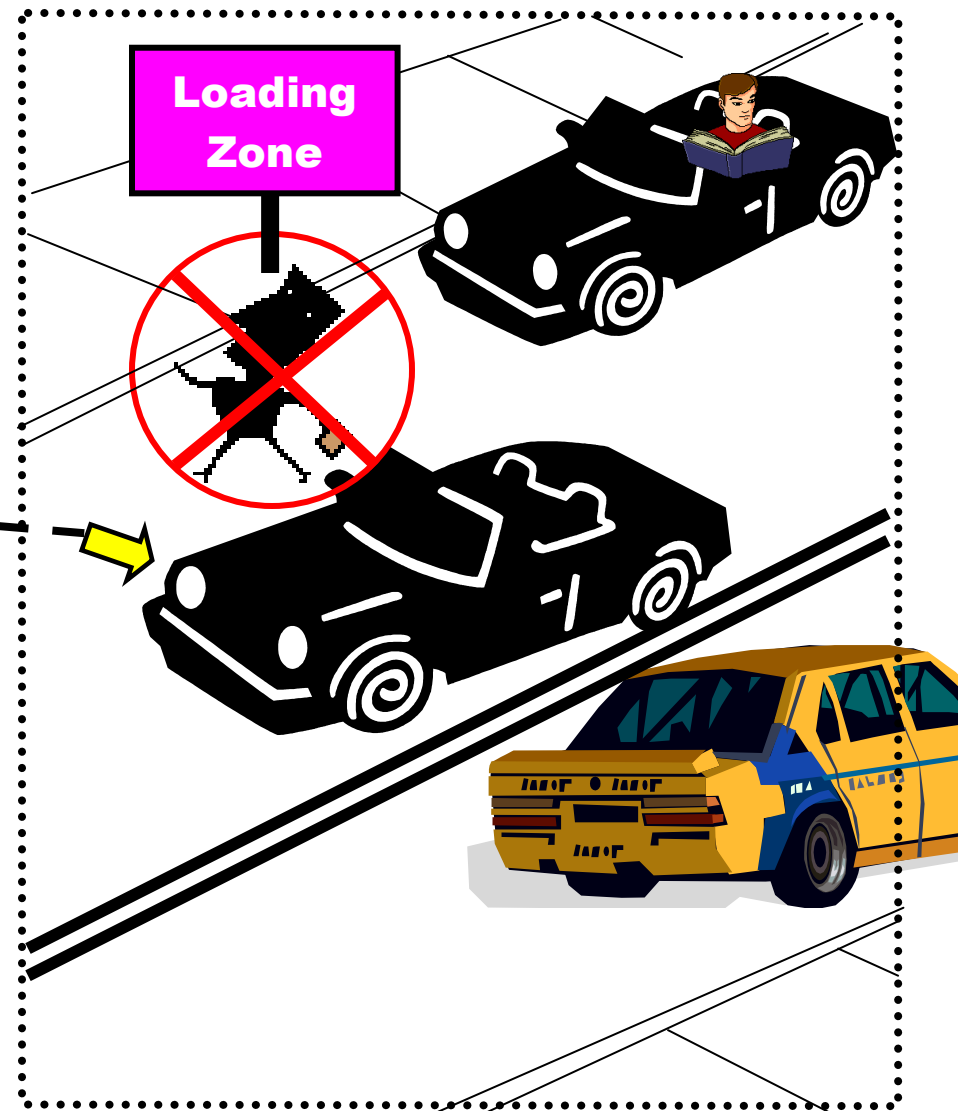

# TRAFFIC FLOW MAP

Irvine Police Department regularly enforces the speed limits, no parking and loading zones, double parking/impeding traffic, and other traffic ordinances.

- It is both **unsafe and against the law** to double park your vehicle in the roadway away from the curb in order to allow persons to enter or exit. (22500h CVC)
- For your safety, this will be strictly enforced and violators will be cited.