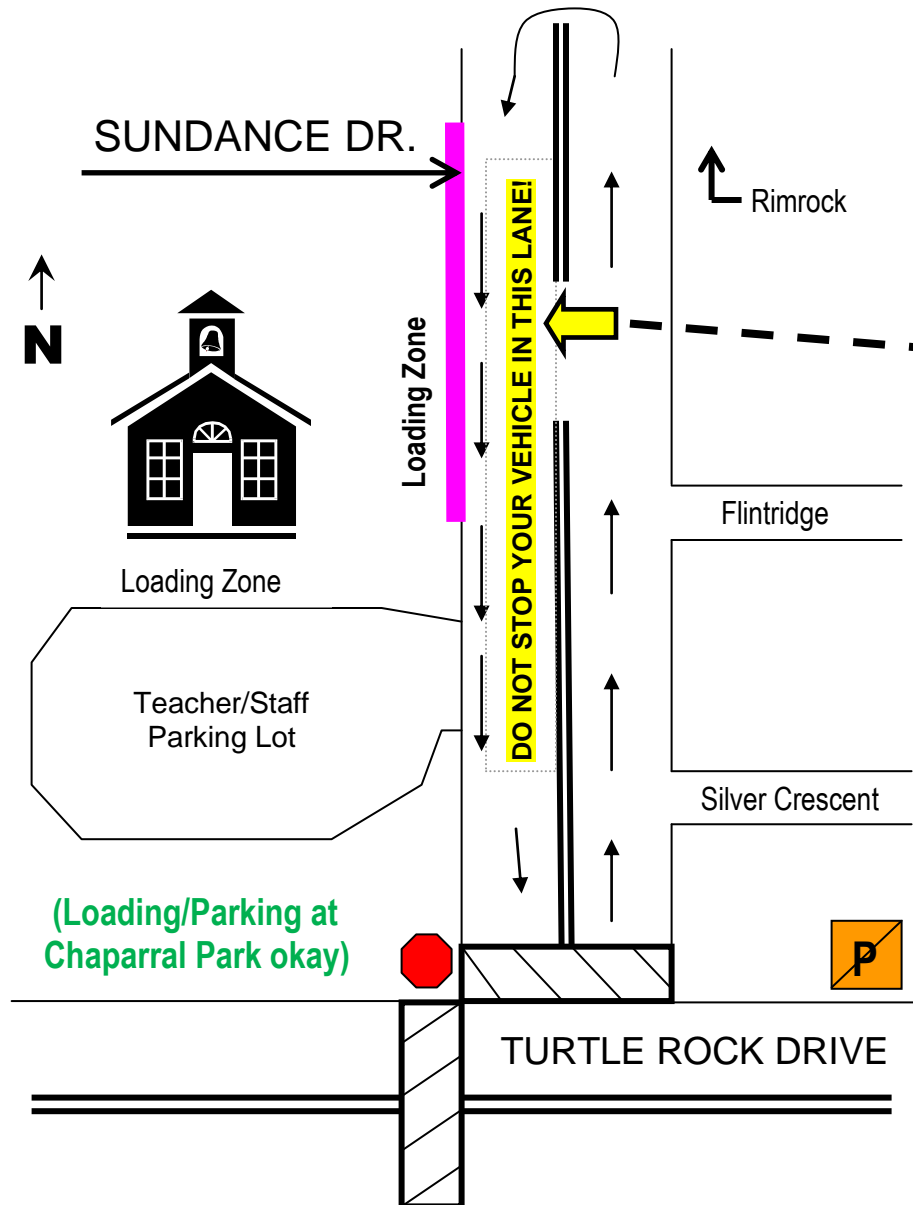

# TRAFFIC FLOW MAP

Irvine Police Department regularly enforces the speed limits, no parking and loading zones, double parking/impeding traffic, and other traffic ordinances.

- It is both **unsafe and against the law** to double park your vehicle in the roadway away from the curb in order to allow persons to enter or exit. (22500h CVC)
- For your safety, this will be strictly enforced and violators will be cited.